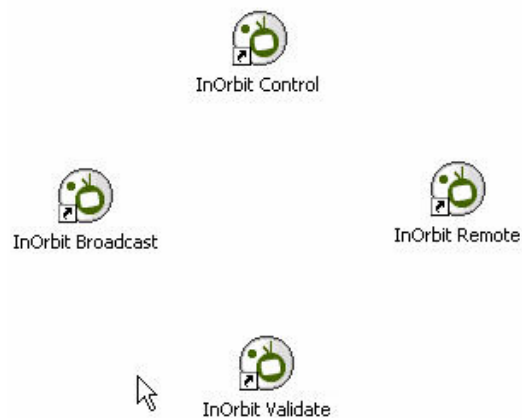

Hello and welcome to this demonstration of InOrbit Control. InOrbit Control is a management system for iTV operations.

Live Broadcast ...made easy.

InOrbit Control consists of a number of modules.

The modules provide functionality to:

1. manage interactive TV applications,
2. manage a set of interactive channels, and also
3. manage playout device systems.